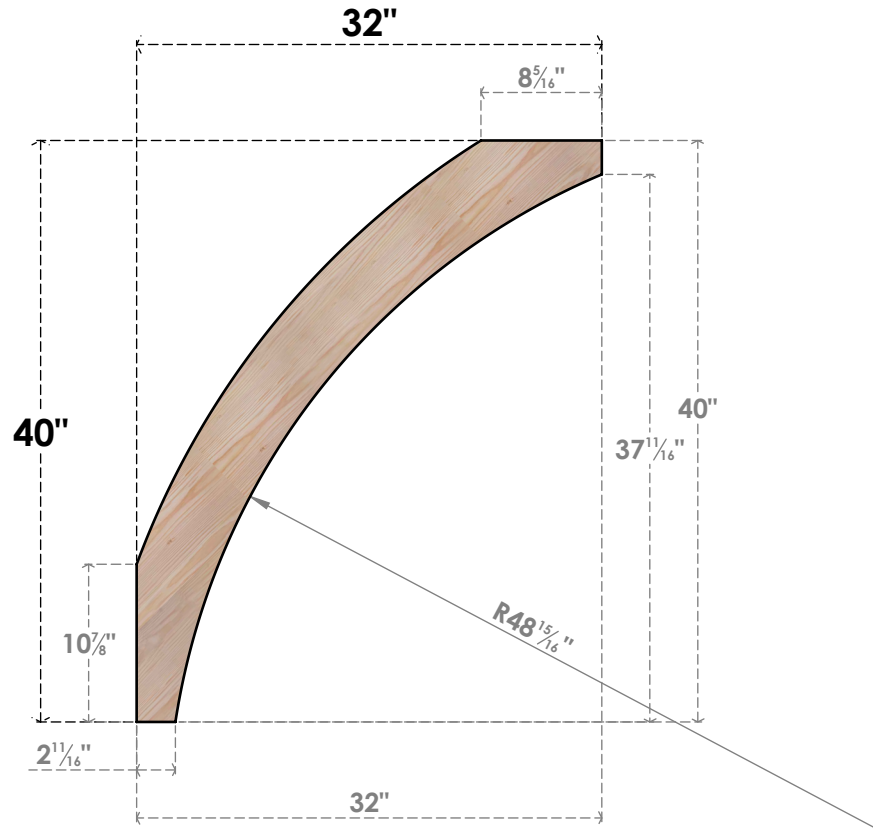

BRC06X32X40THR00SDF

5 1/2"W X 32"D X 40"H THORTON SMOOTH BRACE, DOUGLAS FIR

SIDE

FRONT

EKENA MILLWORK
 2300 WEST MAIN ST.
 CLARKSVILLE, TX 75426
 TOLL FREE: 866-607-0453
 WWW.EKENAMILLWORK.COM

NOTES

1. INSTALLATION TO BE COMPLETED IN ACCORDANCE WITH MANUFACTURER'S SPECIFICATIONS.
2. DRAWING MAY NOT BE TO SCALE
3. THIS DRAWING IS INTENDED FOR DESIGN AND PLANNING PURPOSES ONLY.
4. ALL INFORMATION CONTAINED HEREIN WAS CURRENT AT THE TIME OF DEVELOPMENT BUT MUST BE REVIEWED AND APPROVED BY THE PRODUCT MANUFACTURER TO BE CONSIDERED ACCURATE.
5. PRODUCTS ARE NOT KILN DRIED. THIS ITEM IS UNIQUE AND WILL CONTAIN THE NATURAL VARIATIONS THAT THE WOOD SPECIES OFFERS. THIS MAY RESULT IN VARIATIONS UP TO 1/4"